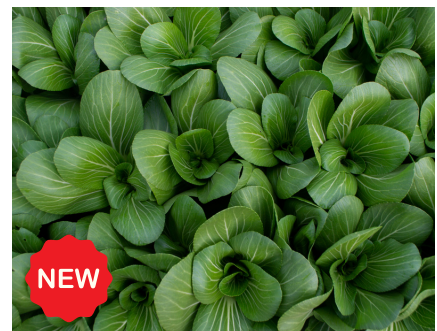

EMERALD DREAM F1

DTM: 55
HEIGHT: 10-12"

Performs very well in heat. Shiny, deep green leaves. Trial number: R6-206